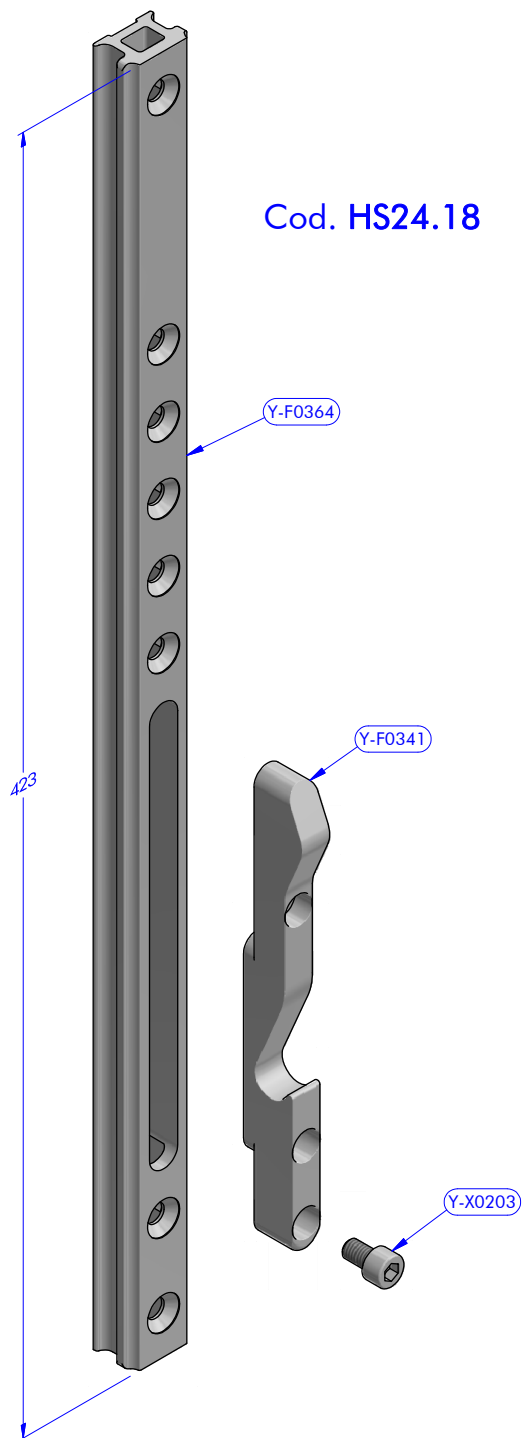

Cod. HS24.17

Cod. HS24.18

PART LIST			
CODE	DESCRIPTION	MATERIAL	Q.TY
Y-F0340	Hook stop	S.Steel	1
Y-F0357	Track	Aluminium	1
Y-X0203	Screw	S.Steel	1

PART LIST			
CODE	DESCRIPTION	MATERIAL	Q.TY
Y-F0341	Hook stop	S.Steel	1
Y-F0364	Track	Aluminium	1
Y-X0203	Screw	S.Steel	1